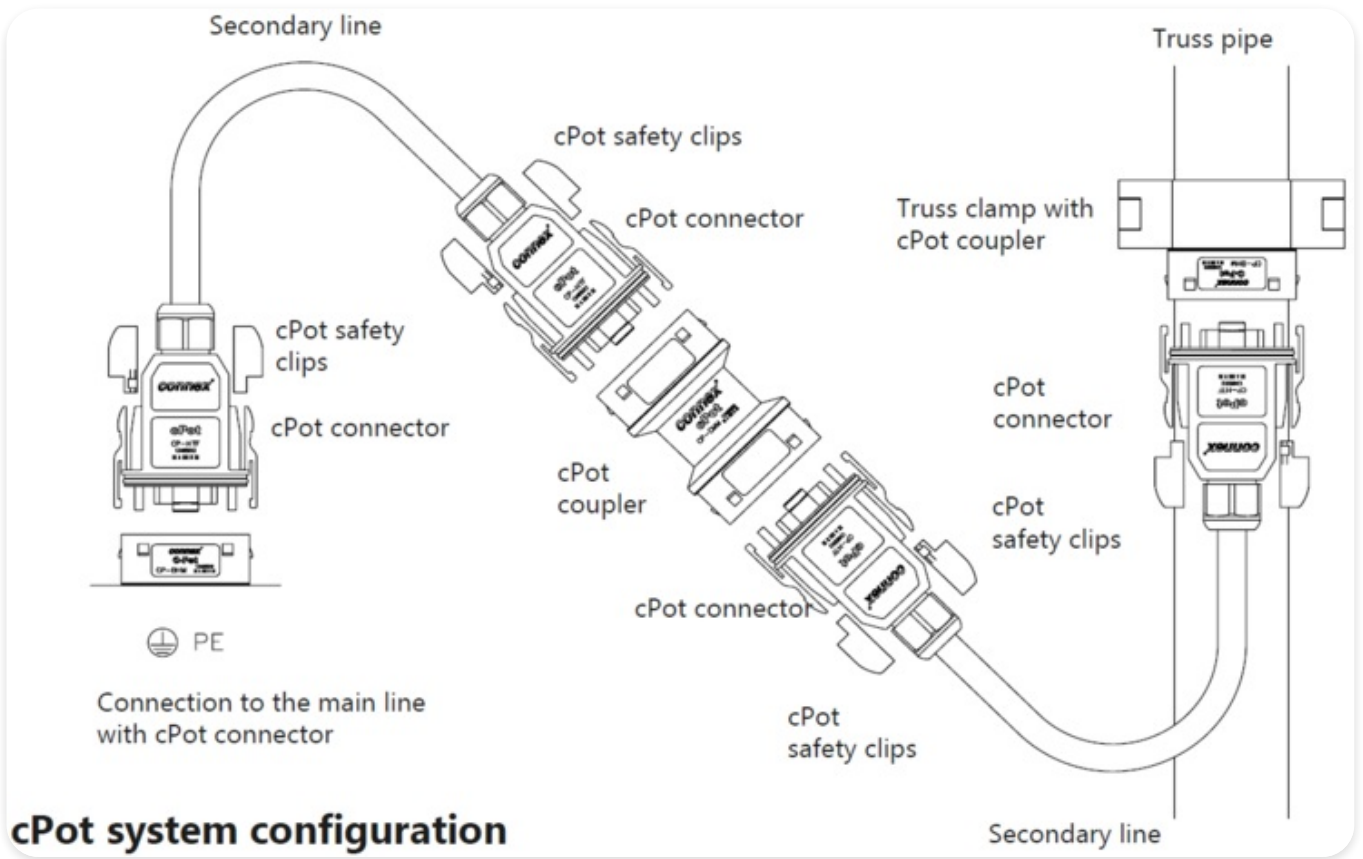

CP-X

cPOT ready-made cables

cPot ready made cable is a lockable solution allowing fast and easy wiring of the cPot grounding system. Additional locking clips are removable by tool only according to the DIN 15700.

Features & Benefits

- ✓ Ready made female – female lockable cable assembly
- ✓ Easy cable length adjustment (for example, for conduit installation) due to demountable connector / axial screwed contact
- ✓ Connector with locking clips are removable by tool only according to the DIN 15700.
- ✓ High quality rubber cable H07RN-F with 16mm² and 25mm² conductor cross-section
- ✓ Extendable with cPot coupler (CP-MM)
- ✓ Easy mating / unmating connector in gloves

CONTRIK cPot system configuration

Article Variations

Technical Information

Product	
Description	CP-X*
Gender	CP-X*-* : Female – female CP-X*-R*-* : Adapter cables female / male – eyelet
Cable type	H07RN-F